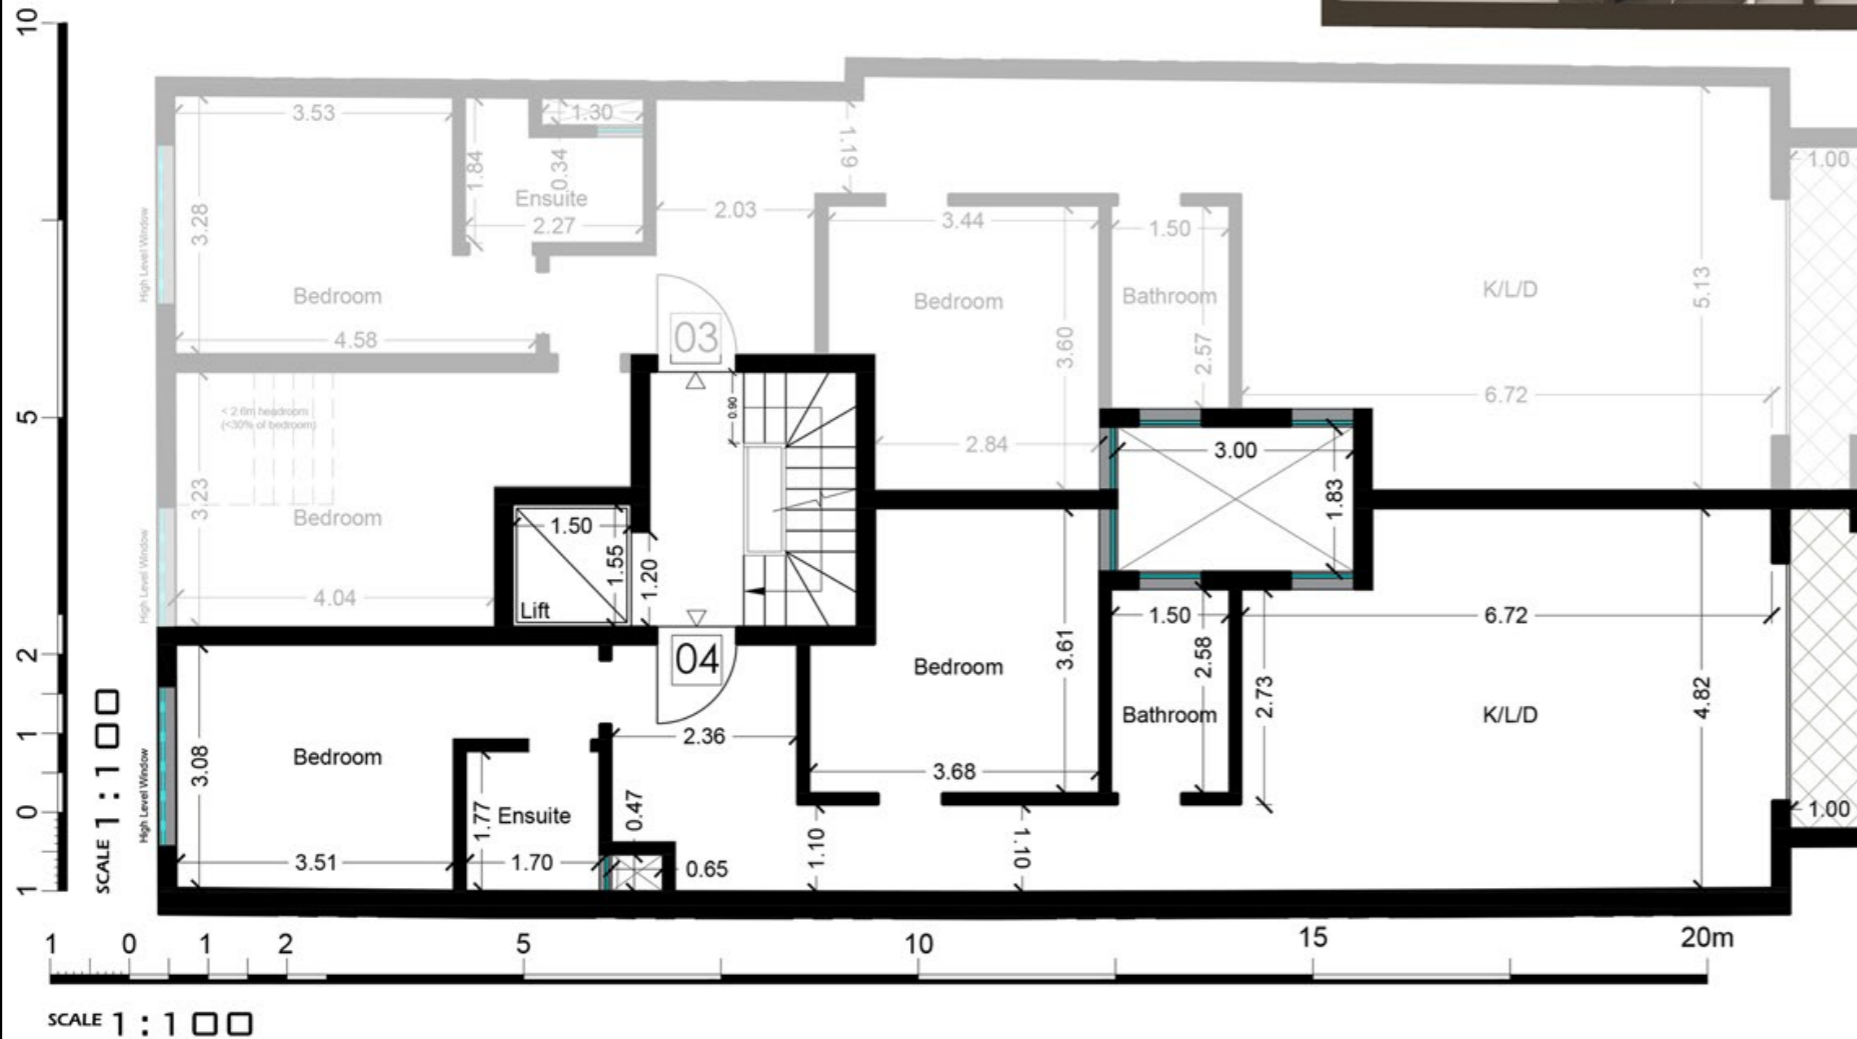

# Northern Heights

Mellieha

Apartment 04  
Second Floor (Level 2)

Artistic Impression Only  
Beams may protrude with  
minimum headroom of 2.1m

Internal : 91.4 m<sup>2</sup> External : 4.4 m<sup>2</sup>  
Total Area : 95.8 m<sup>2</sup> circa